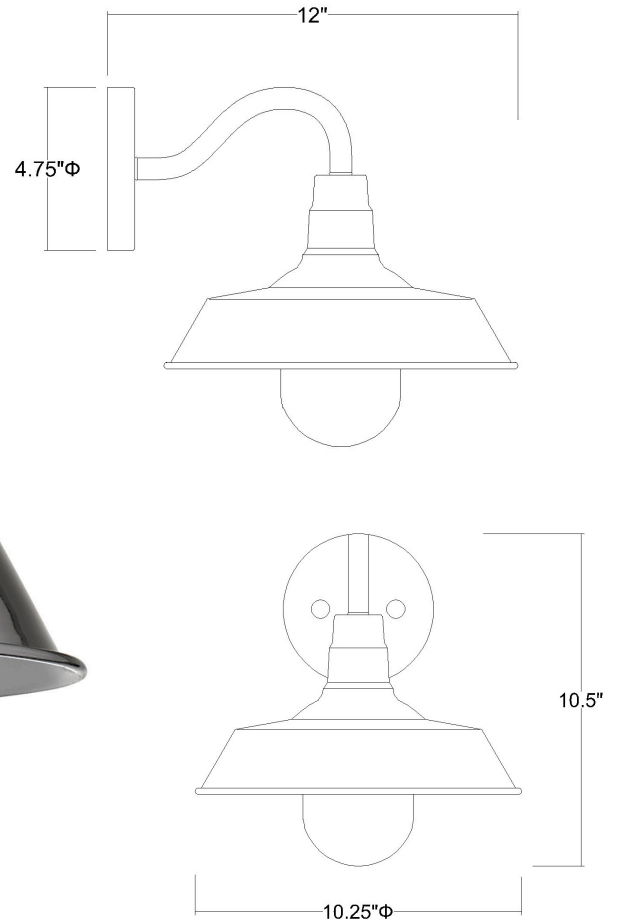

# 1732SN

## BURRY 1-LIGHT WALL LANTERN

<b>Description:</b>	Burry 1-Light Wall Lantern
<b>Finish:</b>	Satin Nickel
<b>Dimensions:</b>	10-1/4" W x 10-1/2" H x 12" ext. Height on Center: 2-1/2"
<b>Bulbs:</b>	1-60W Med.
<b>Installed Weight:</b>	2.2 lbs.
<b>Certification:</b>	cETL / wet location

<b>Material:</b>	Steel and glass
<b>Shades:</b>	NA
<b>Glass:</b>	Clear seeded
<b>Back Plate Dimensions:</b>	4-3/4" Dia.
<b>Chain/Wire:</b>	NA
<b>Additional Finishes:</b>	ATB, BK, CO, ORB